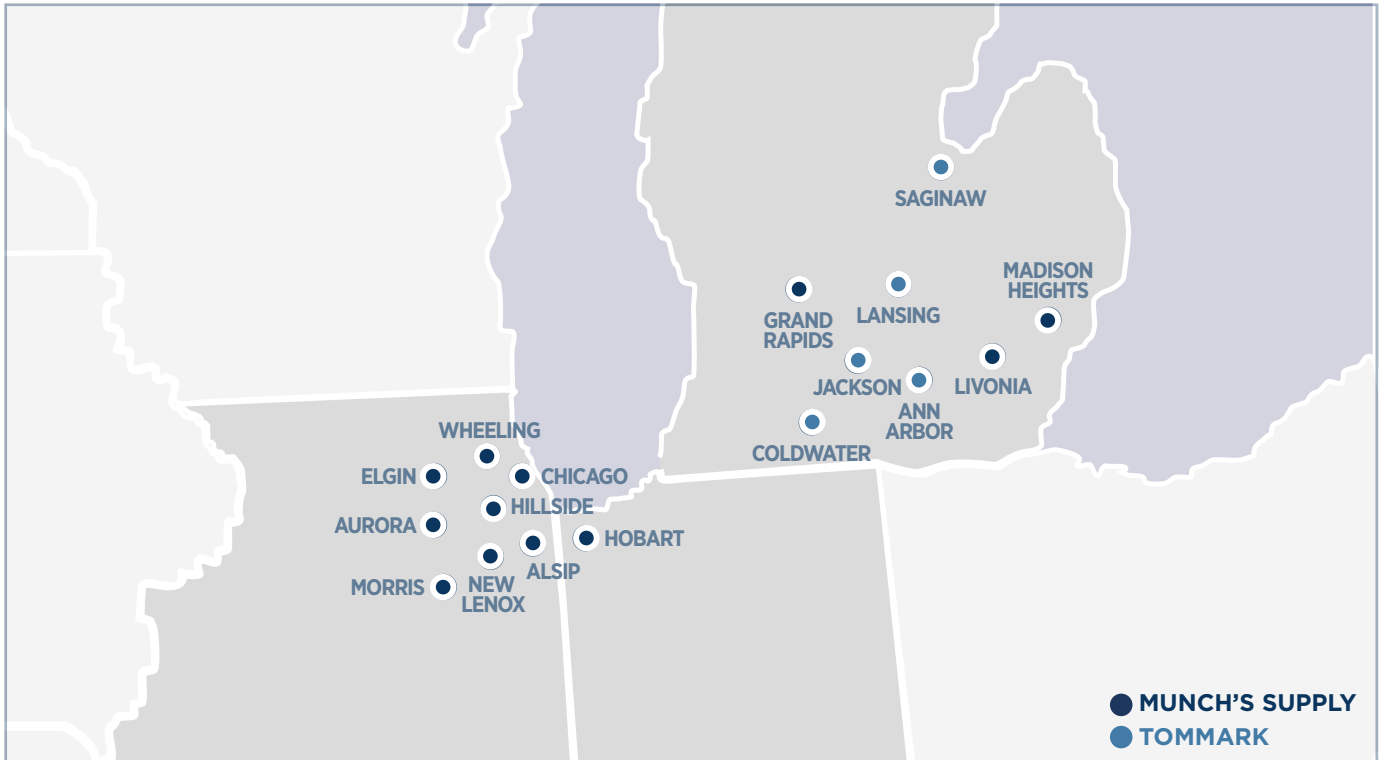

Commercial Support Direct (815) 215-5025 commercial@munchsupply.com

munchsupply.com IL/IN 866-440-0307 MI 855-686-2464

Since 1956 ... delivering quality products and service for more than 60 years.

ILLINOIS: ALSIP • AURORA • CHICAGO • ELGIN • HILLSIDE • MORRIS • NEW LENOX • WHEELING INDIANA: HOBART
 MICHIGAN: GRAND RAPIDS • LIVONIA • MADISON HEIGHTS

WE MAKE IT EASY™

WE'RE EVERYWHERE YOU NEED US!

MUNCH'S SUPPLY

<p>ALSIP, IL 5621 W. 115th St. Alsip, IL 60803 P (708) 597-2663 F (708) 597-2123 M-F 6 a.m. - 5 p.m. Sat. 7 - 11 a.m.</p>	<p>AURORA, IL 1631 Landmark Rd. Aurora, IL 60506 P (630) 801-9060 F (630) 801-9181 M-F 6:30 a.m. - 5 p.m. Sat. 7 - 11 a.m.</p>	<p>CHICAGO, IL 2650 W. Addison St. Chicago, IL 60618 P (773) 360-5959 F (773) 248-0131 M-F 6:30 a.m. - 5 p.m. Sat. 7 - 11 a.m.</p>	<p>ELGIN, IL 1111 Davis Rd. Unit C Elgin, IL 60123 P (847) 499-5570 F (847) 499-5580 M-F 6:30 a.m. - 5 p.m. Sat. 7 - 11 a.m.</p>	<p>HILLSIDE, IL 300 N. Mannheim Rd. Hillside, IL 60162 P (708) 547-1121 F (708) 547-1198 M-F 6 a.m. - 5 p.m. Sat. 7 - 11 a.m.</p>
	<p>MORRIS, IL 2403 Sycamore Rd. Morris, IL 60450 P (815) 942-4171 F (815) 942-8374 M-F 6:30 a.m. - 5 p.m.</p>	<p>NEW LENOX, IL 1901 Ferro Dr. New Lenox, IL 60451 P (815) 723-1111 F (815) 723-4675 M-F 6:30 a.m. - 5 p.m. Sat. 7 - 11 a.m.</p>	<p>WHEELING, IL 301 Alice St. Wheeling, IL 60090 P (847) 229-9333 F (847) 229-8673 M-F 6:30 a.m. - 5 p.m. Sat. 7 - 11 a.m.</p>	
<p>HOBART, IN 1951 Northwind Pkwy. Hobart, IN 46342 P (219) 400-0400 F (219) 947-2558 M-F 6:30 a.m. - 5 p.m. Sat. 7 - 11 a.m.</p>	<p>GRAND RAPIDS, MI 5805 Weller Ct. Ste C Wyoming, MI 49509 P (616) 559-0076 F (616) 534-2358 M-F 6:30 a.m. - 5 p.m.</p>	<p>LIVONIA, MI 32713 Schoolcraft Rd. Livonia, MI 48150 P (734) 742-5350 F (734) 742-5360 M-F 6:30 a.m. - 5 p.m.</p>	<p>MADISON HEIGHTS, MI 30000 Stephenson Hwy Unit C Madison Heights, MI 48071 P (248) 826-6882 F (248) 983-5131 M-F 6:30 a.m. - 5 p.m.</p>	